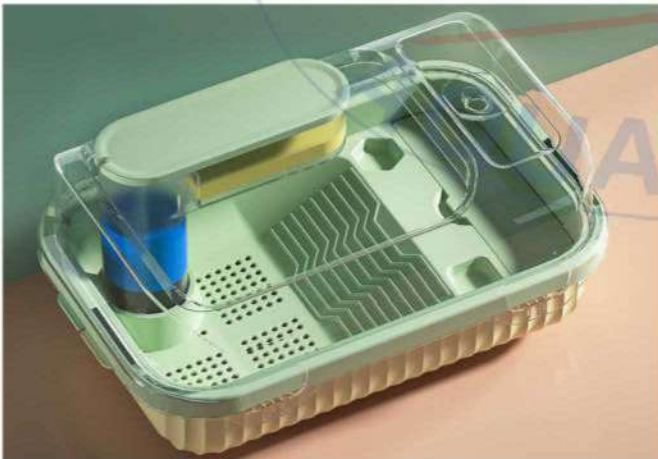

Note: F type with filter

COLOURS Green

FG-B SeriesTM

Model	Tank Size	Pump	Sunstand Height	Weight
FG-B3	305×185×184mm	/	8.3cm	1.05kg
FG-B3F	305×185×184mm	2W	8.3cm	1.2kg
FG-B4	402×233×243mm	/	8.7cm	1.88kg
FG-B4F	402×233×243mm	2W	8.7cm	2.04kg

Note: F type with filter.

COLOURS White

FG-C Series

Model	Tank Size	Pump	Fance Height	Tank Height	Weight
FG-C4	430×235×258mm	/	17cm	11.1cm	3.7kg
FG-C4F	430×235×258mm	2W	17cm	11.1cm	3.9kg

Note: F type with filter.

COLOURS White

FG-T Series

Model	Tank Size	Pump	Fance Height	Tank Height	Weight
FG-T38	381×246×139mm	/	7.5cm	9.1cm	0.93kg
FG-T38F	381×246×139mm	2W	7.5cm	9.1cm	1.22kg
FG-T58	501×276×179mm	/	11cm	11.1cm	1.41kg
FG-T58F	501×276×179mm	2W	11cm	11.1cm	1.7kg
FG-T68	660×351×181mm	/	11cm	11.1cm	1.59kg
FG-T68F	660×351×181mm	2W	11cm	11.1cm	1.88kg

Note:F type with filter.

COLOURS Green

FG-U Series

Model	Tank Size	Pump	Fance Height	Tank Height	Weight
FG-U3	381×246×139mm	/	10.5cm	9.1cm	1.0kg
FG-U3F	381×246×139mm	2W	10.5cm	9.1cm	1.3kg
FG-U5	501×276×179mm	/	14.8cm	11.1cm	1.6kg
FG-U5F	501×276×179mm	2W	14.8cm	11.1cm	1.9kg
FG-U6	660×351×181mm	/	14.8cm	11.1cm	2.4kg
FG-U6F	660×351×181mm	2W	14.8cm	11.1cm	2.7kg