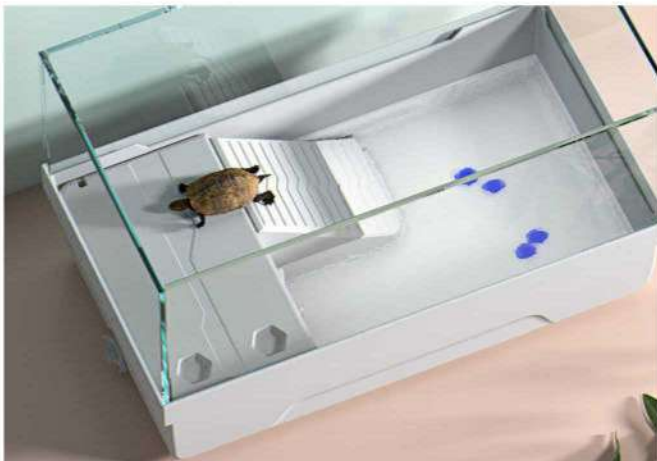

FG-A Series

Model	Tank Size	Pump	Fance Height	Tank Height	Weight
FG-A3	346×245×172mm	/	8.5cm	9.1cm	0.94kg
FG-A3F	346×245×172mm	2W	8.5cm	9.1cm	1.14kg
FG-A5	502×330×236mm	/	13.5cm	12.5cm	1.82kg
FG-A5F	502×330×236mm	2W	13.5cm	12.5cm	2.0kg
FG-A6	630×413×257mm	/	15.3cm	13.9cm	3.0kg
FG-A6F	630×413×257mm	2W	15.3cm	13.9cm	3.18kg

Note: F type with filter

COLOURS Green

FG-B SeriesTM

Model	Tank Size	Pump	Sunstand Height	Weight
FG-B3	305×185×184mm	/	8.3cm	1.05kg
FG-B3F	305×185×184mm	2W	8.3cm	1.2kg
FG-B4	402×233×243mm	/	8.7cm	1.88kg
FG-B4F	402×233×243mm	2W	8.7cm	2.04kg

Note: F type with filter.

COLOURS White

FG-C Series

Model	Tank Size	Pump	Fance Height	Tank Height	Weight
FG-C4	430×235×258mm	/	17cm	11.1cm	3.7kg
FG-C4F	430×235×258mm	2W	17cm	11.1cm	3.9kg

Note: F type with filter.

COLOURS White

FG-T Series

Model	Tank Size	Pump	Fance Height	Tank Height	Weight
FG-T38	381×246×139mm	/	7.5cm	9.1cm	0.93kg
FG-T38F	381×246×139mm	2W	7.5cm	9.1cm	1.22kg
FG-T58	501×276×179mm	/	11cm	11.1cm	1.41kg
FG-T58F	501×276×179mm	2W	11cm	11.1cm	1.7kg
FG-T68	660×351×181mm	/	11cm	11.1cm	1.59kg
FG-T68F	660×351×181mm	2W	11cm	11.1cm	1.88kg