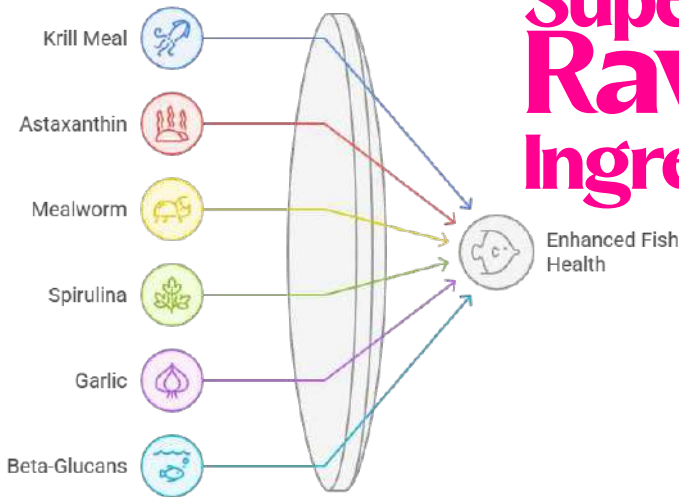

PROVIT^{PLUS}
Balanced Nutrition for Vibrant Fish

Every Fish's Absolute Dream!

Feed your fish with Advanced
Nutritional Formula from Provital Plus

Nutritional Synergy for Fish

Super-Natural Raw Ingredients